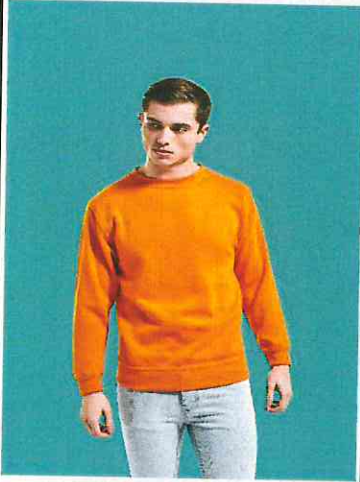

RK28 - PREMIUM SWEATSHIRTS

11/01/2024 15:53

Products Title	Size	XS	S	M	L	XL	2XL	3XL	By Color
RK28 PREMIUM SWEATSHIRTS BLACK	BLACK	300	0	0	0	0	0	0	300
RK28 PREMIUM SWEATSHIRTS H.GREY	H.GREY	210	0	0	0	0	0	0	210
RK28 PREMIUM SWEATSHIRTS NAVY	NAVY	210	0	0	0	0	0	0	210
RK28 PREMIUM SWEATSHIRTS CERISE	CERISE	0	194	179	231	211	151	87	1053
RK28 PREMIUM SWEATSHIRTS ELECTRIC BLUE	ELECTRIC BLUE	0	208	177	179	175	102	81	922
RK28 PREMIUM SWEATSHIRTS ORANGE	ORANGE	127	232	136	120	107	150	136	1008
Total By Size		847	634	492	530	493	403	304	3703