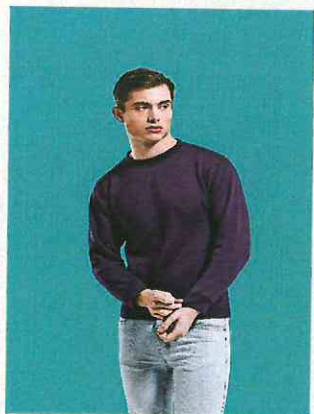

Products Title	Size & Color	XS	S	M	L	XL	2XL	3XL	4XL	5XL	By Color
RK12 DELUXE HEAVY PIQUE POLO SHIRTS	STONE	34	296	181	261	292	166	0	27	4	1261
<b>Total By Size</b>		34	296	181	261	292	166	0	27	4	<b>1261</b>

16/01/2024 09:36

	Products Title	Size & Color	XS	S	M	L	XL	2XL	Total
	RK2 SAND SUPER T-SHIRTS	SAND	0	0	240	223	238	0	701
16/01/2024 09:36	Total		0	0	240	223	238	0	701

	Products Title	Size	One Size (pcs)
	RK102 BAR WAIST APRONS KELLY	KELLY	350
	RK102 BAR WAIST APRONS BOTTLE GREEN	BOTTLE GREEN	550
16/01/2024 09:34	(1*50 = 18 Cartons) Total Pieces -->		900

**RK20 - DELUXE HEAVY SWEATSHIRTS**

**11/01/2024 16:33**

Products Title	Size	XS	S	M	L	XL	2XL	3XL	4XL	5XL	By Color
RK20 DELUXE HEAVY SWEATSHIRTS	CHARCOAL	210	0	0	0	0	0	0	0	0	210
RK20 DELUXE HEAVY SWEATSHIRTS	LIME	182	259	119	147	310	233	137	38	38	1463
RK20 DELUXE HEAVY SWEATSHIRTS	NAVY	0	0	0	0	0	0	0	100	200	300
RK20 DELUXE HEAVY SWEATSHIRTS	ROYAL	300	0	0	0	0	0	120	0	200	620
RK20 DELUXE HEAVY SWEATSHIRTS	SKY	0	0	0	0	180	0	0	100	100	380
RK20 DELUXE HEAVY SWEATSHIRTS	STONE	0	0	0	0	39	30	9	5	2	85
<b>Total By Size</b>		692	259	119	147	529	263	266	243	540	3058